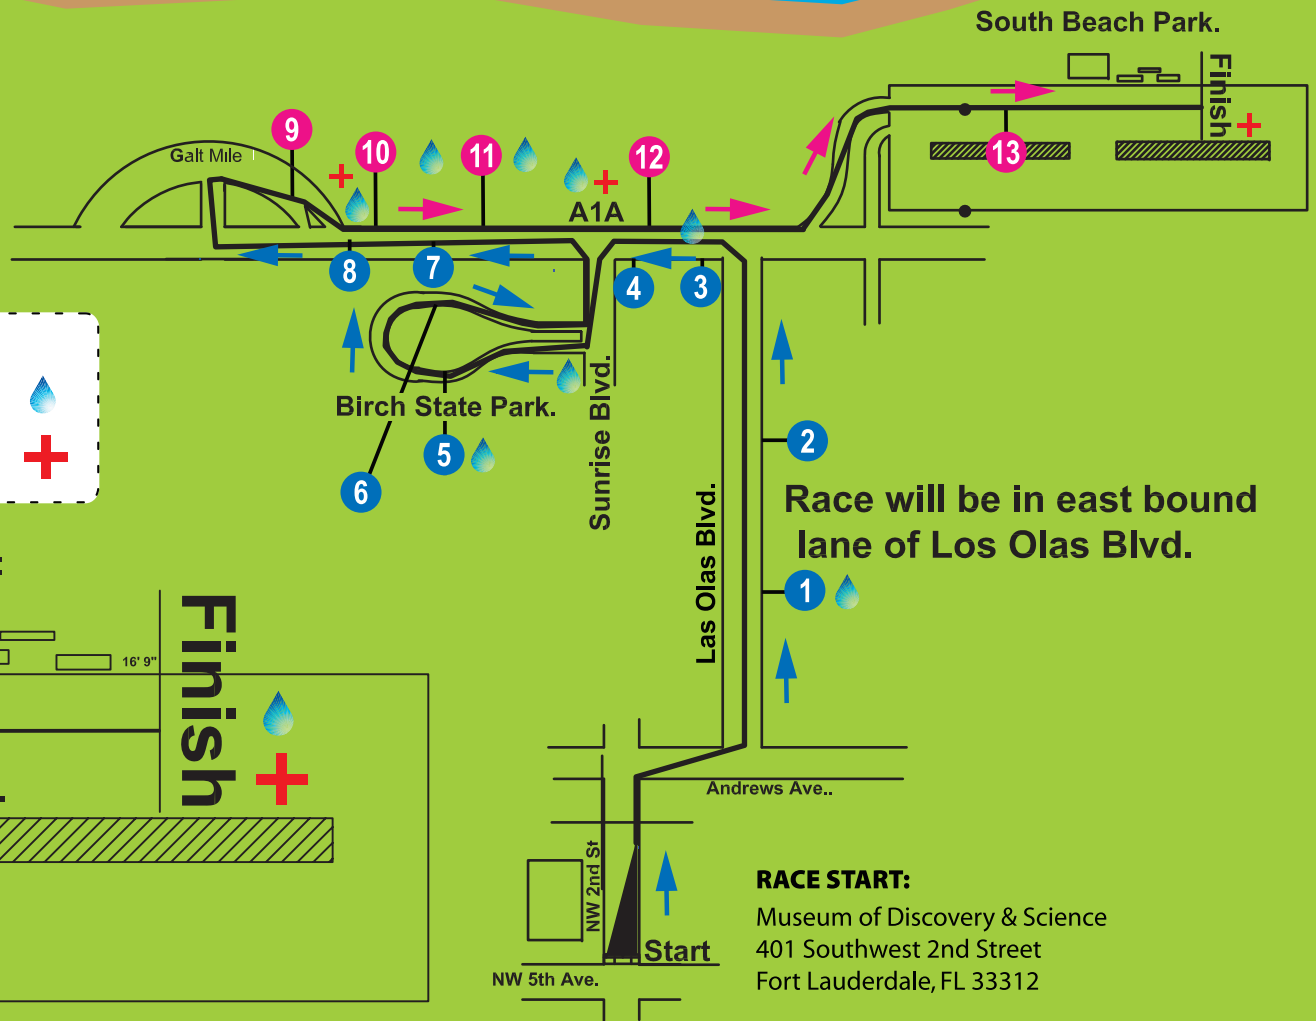

FORT LAUDERDALE A1A HALF MARATHON COURSE MAP

LEGEND

NORTH BOUND ← HYDRATION STATION

SOUTH BOUND → AID STATION

Finish Details:

RACE START:
Museum of Discovery & Science
401 Southwest 2nd Street
Fort Lauderdale, FL 33312